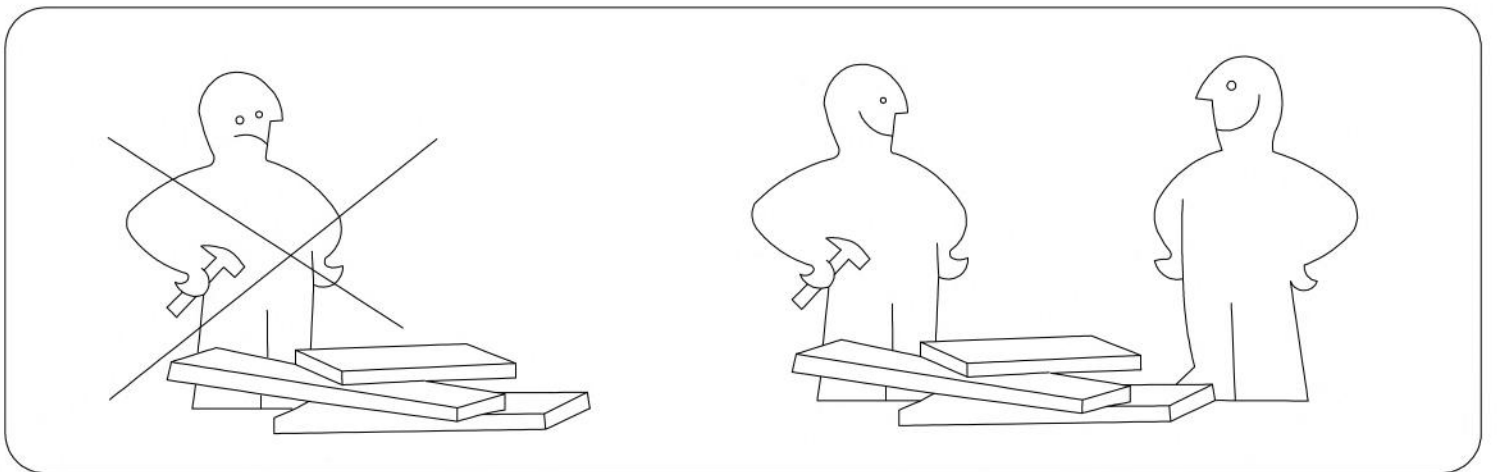

# BRITTA

DECO  
IN PARIS

CANAPÉ DESIGN CONTEMPORAIN 2 PLACES

**NOTICE DE MONTAGE**

A		4PCS
B		16PCS
C		8PCS
D		8PCS
E		1PCS