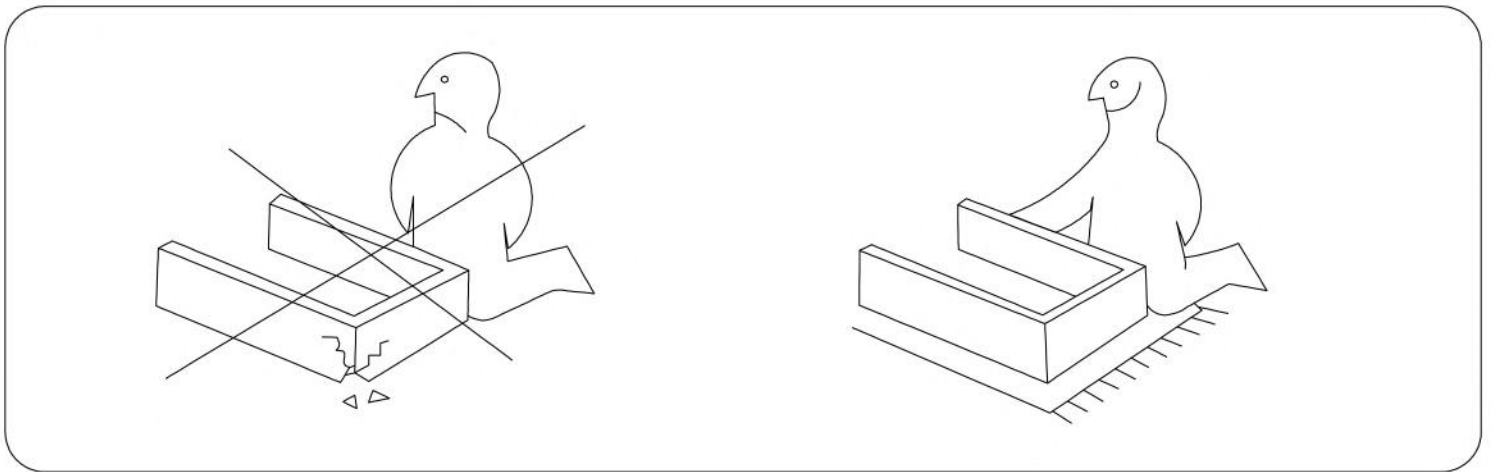

# BRITTA

DECO  
IN PARIS

CANAPÉ DESIGN CONTEMPORAIN 2 PLACES

**NOTICE DE MONTAGE**

A		4PCS
B		16PCS
C		8PCS
D		8PCS
E		1PCS