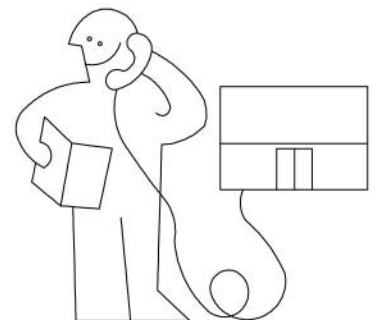

GREG

LIT EN TISSU CAPITONNÉ
NOTICE DE MONTAGE

DECO
IN PARIS

**DECO
IN PARIS**

	1 1PC		2 2PCS		3 1PC		4 1PC		5 2PCS
	6 12PCS		7 24PCS		8 24PCS		9 4PCS		
	A 5/16" * 30mm 8PCS		B 5/16" * 25mm 16PCS		C 5/16" * 19mm 24PCS		D 5/16" * 12mm 24PCS		E 8mm * 4.5mm 16PCS
	F 100 * 25mm 1PC		G 5/16" * 12mm 4PCS						