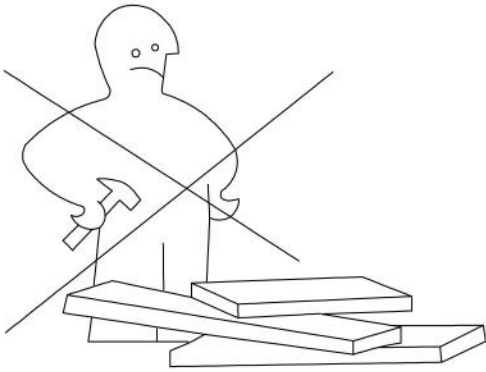

GREG

LIT EN TISSU CAPITONNÉ
NOTICE DE MONTAGE

DECO
IN PARIS

**DECO
IN PARIS**

	1 1PC		2 2PCS		3 1PC		4 1PC		5 2PCS
	6 12PCS		7 24PCS		8 24PCS		9 4PCS		
	A 5/16" * 30mm 8PCS		B 5/16" * 25mm 16PCS		C 5/16" * 19mm 24PCS		D 5/16" * 12mm 24PCS		E 8mm * 4.5mm 16PCS
	F 100 * 25mm 1PC		G 5/16" * 12mm 4PCS						