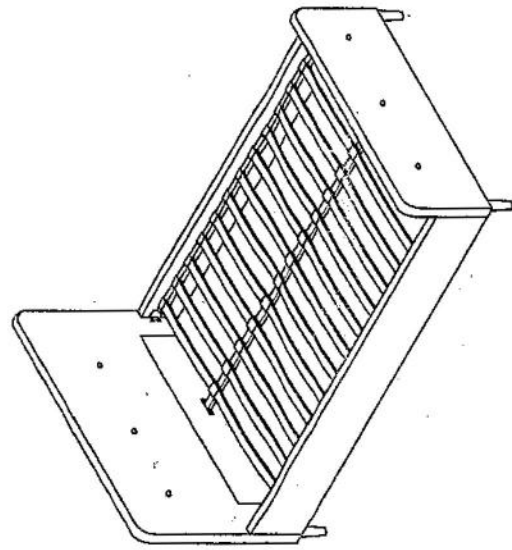

GREG

LIT EN TISSU CAPITONNÉ
NOTICE DE MONTAGE

DECO
IN PARIS

**DECO
IN PARIS**

	1 1PC		2 2PCS		3 1PC		4 1PC		5 2PCS
	6 12PCS		7 24PCS		8 24PCS		9 4PCS		
	A 5/16" * 30mm 8PCS		B 5/16" * 25mm 16PCS		C 5/16" * 19mm 24PCS		D 5/16" * 12mm 24PCS		E 8mm * 4.5mm 16PCS
	F 100 * 25mm 1PC		G 5/16" * 12mm 4PCS						

3/4

4/4