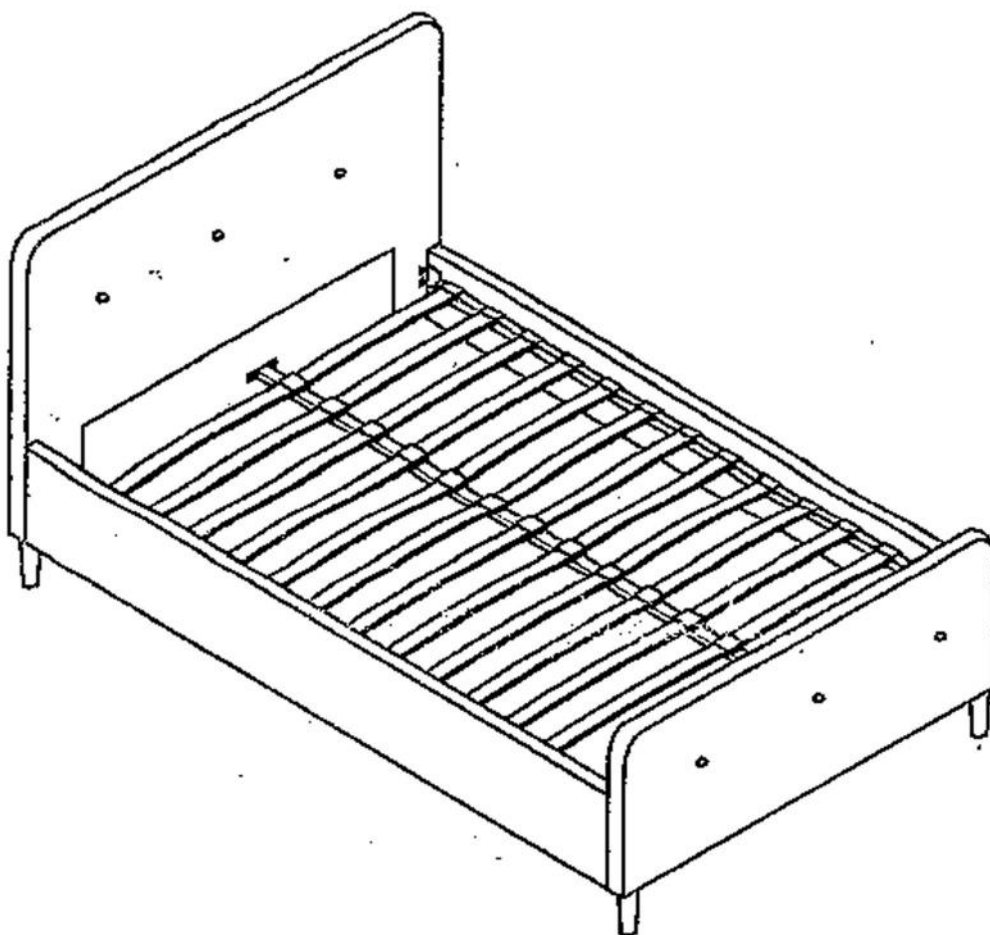

GREG

LIT EN TISSU CAPITONNÉ
NOTICE DE MONTAGE

DECO
IN PARIS

**DECO
IN PARIS**

	1 1PC		2 2PCS		3 1PC		4 1PC		5 2PCS
	6 12PCS		7 24PCS		8 24PCS		9 4PCS		
	A 5/16" * 30mm 8PCS		B 5/16" * 25mm 16PCS		C 5/16" * 19mm 24PCS		D 5/16" * 12mm 24PCS		E 8mm * 4.5mm 16PCS
	F 100 * 25mm 1PC		G 5/16" * 12mm 4PCS						

3/4

4/4