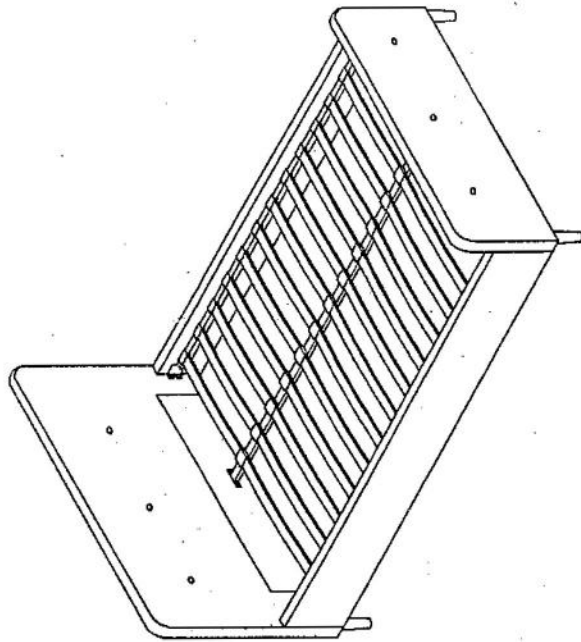

GREG

LIT EN TISSU CAPITONNÉ
NOTICE DE MONTAGE

DECO
IN PARIS

**DECO
IN PARIS**

	1 1PC		2 2PCS		3 1PC		4 1PC		5 2PCS
	6 12PCS		7 24PCS		8 24PCS		9 4PCS		
	A 5/16" * 30mm 8PCS		B 5/16" * 25mm 16PCS		C 5/16" * 19mm 24PCS		D 5/16" * 12mm 24PCS		E 8mm * 4.5mm 16PCS
	F 100 * 25mm 1PC		G 5/16" * 12mm 4PCS						

3/4

4/4