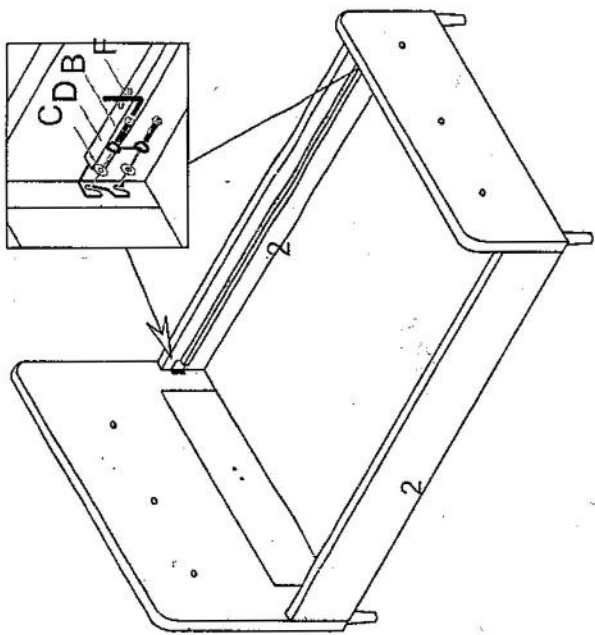

GREG

LIT EN TISSU CAPITONNÉ
NOTICE DE MONTAGE

DECO
IN PARIS

**DECO
IN PARIS**

	1 1PC		2 2PCS		3 1PC		4 1PC		5 2PCS
	6 12PCS		7 24PCS		8 24PCS		9 4PCS		
	A 5/16" * 30mm 8PCS		B 5/16" * 25mm 16PCS		C 5/16" * 19mm 24PCS		D 5/16" * 12mm 24PCS		E 8mm * 4.5mm 16PCS
	F 100 * 25mm 1PC		G 5/16" * 12mm 4PCS						

3/4

4/4