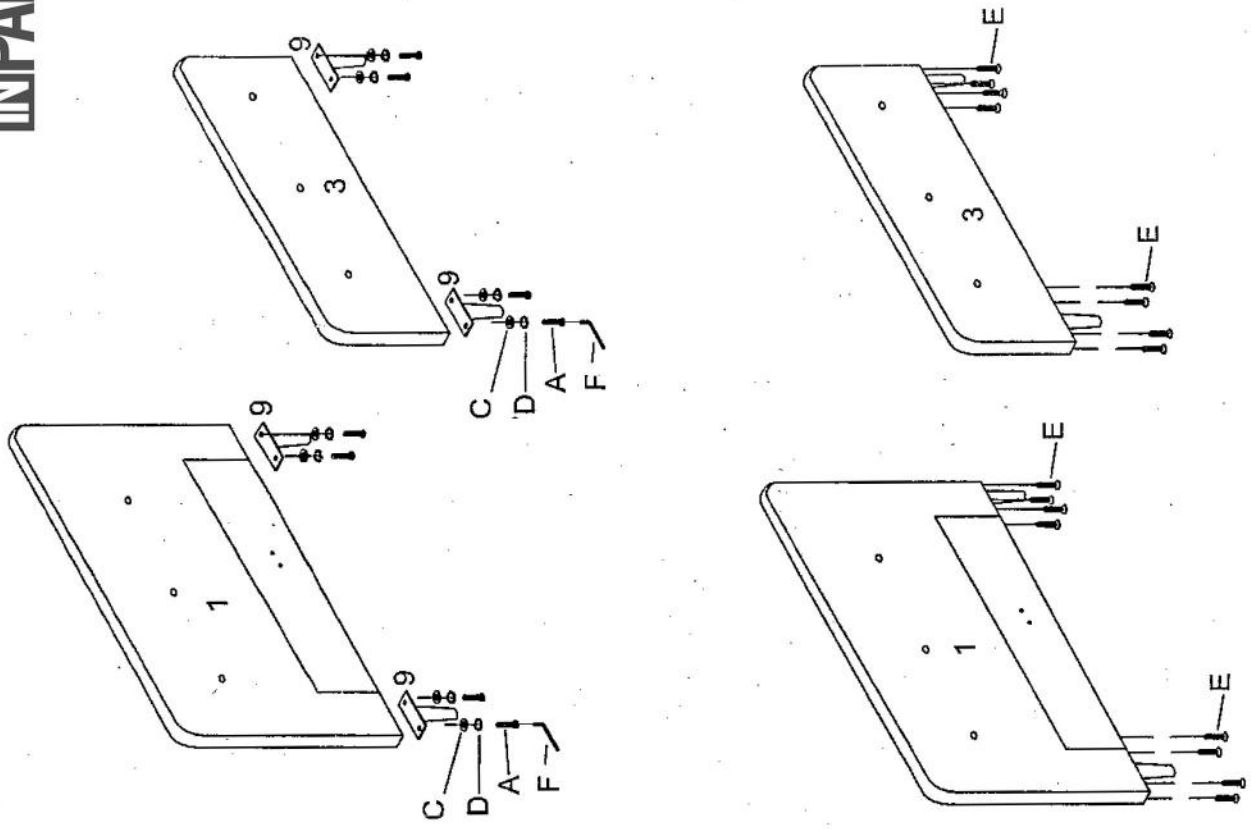

GREG

LIT EN TISSU CAPITONNÉ
NOTICE DE MONTAGE

DECO
IN PARIS

**DECO
IN PARIS**

	1 1PC		2 2PCS		3 1PC		4 1PC		5 2PCS
	6 12PCS		7 24PCS		8 24PCS		9 4PCS		
	A 5/16" * 30mm 8PCS		B 5/16" * 25mm 16PCS		C 5/16" * 19mm 24PCS		D 5/16" * 12mm 24PCS		E 8mm * 4.5mm 16PCS
	F 100 * 25mm 1PC		G 5/16" * 12mm 4PCS						

3/4

4/4