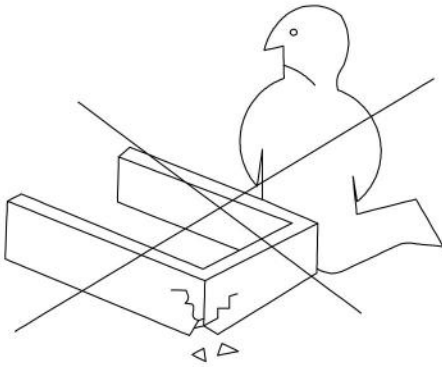

GREG

LIT EN TISSU CAPITONNÉ
NOTICE DE MONTAGE

DECO
IN PARIS

**DECO
IN PARIS**

	1 1PC		2 2PCS		3 1PC		4 1PC		5 2PCS
	6 12PCS		7 24PCS		8 24PCS		9 4PCS		
	A 5/16" * 30mm 8PCS		B 5/16" * 25mm 16PCS		C 5/16" * 19mm 24PCS		D 5/16" * 12mm 24PCS		E 8mm * 4.5mm 16PCS
	F 100 * 25mm 1PC		G 5/16" * 12mm 4PCS						