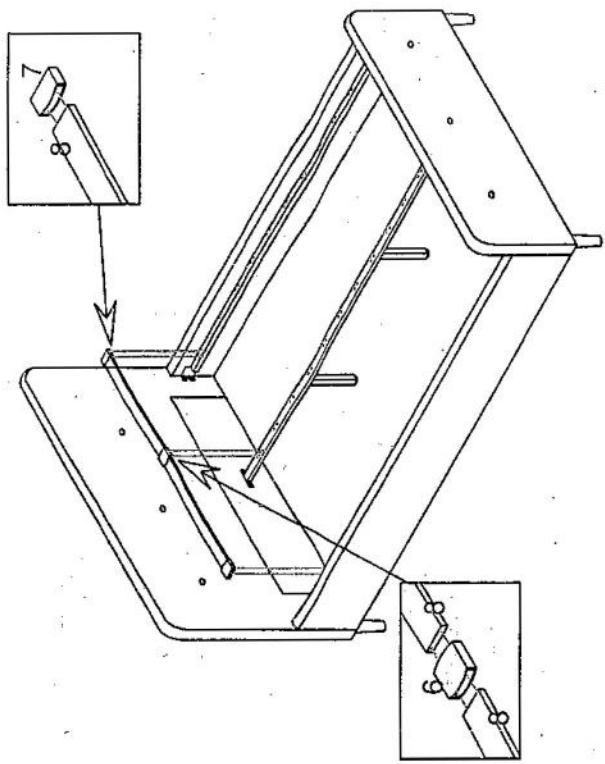

GREG

LIT EN TISSU CAPITONNÉ
NOTICE DE MONTAGE

DECO
IN PARIS

**DECO
IN PARIS**

	1 1PC		2 2PCS		3 1PC		4 1PC		5 2PCS
	6 12PCS		7 24PCS		8 24PCS		9 4PCS		
	A 5/16" * 30mm 8PCS		B 5/16" * 25mm 16PCS		C 5/16" * 19mm 24PCS		D 5/16" * 12mm 24PCS		E 8mm * 4.5mm 16PCS
	F 100 * 25mm 1PC		G 5/16" * 12mm 4PCS						

3/4

4/4