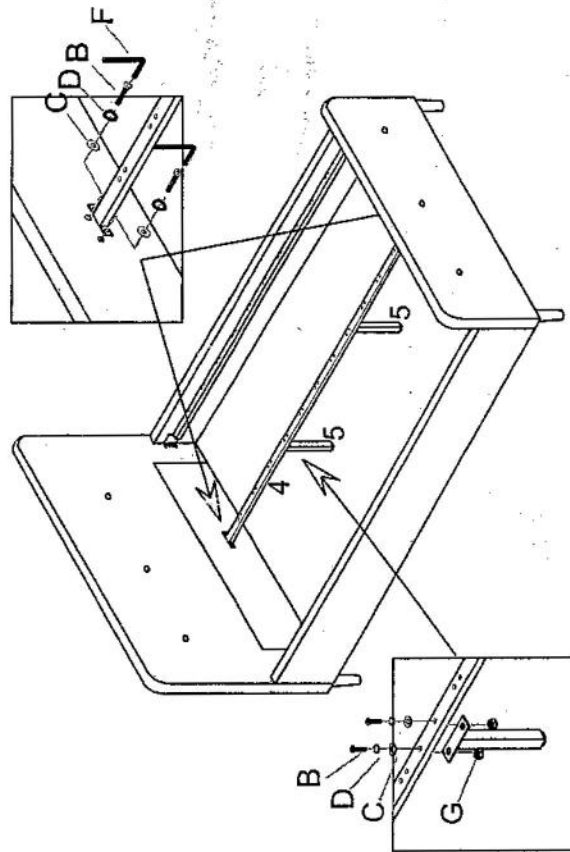

GREG

LIT EN TISSU CAPITONNÉ
NOTICE DE MONTAGE

DECO
IN PARIS

**DECO
IN PARIS**

	1 1PC		2 2PCS		3 1PC		4 1PC		5 2PCS
	6 12PCS		7 24PCS		8 24PCS		9 4PCS		
	A 5/16" * 30mm 8PCS		B 5/16" * 25mm 16PCS		C 5/16" * 19mm 24PCS		D 5/16" * 12mm 24PCS		E 8mm * 4.5mm 16PCS
	F 100 * 25mm 1PC		G 5/16" * 12mm 4PCS						

3/4

4/4